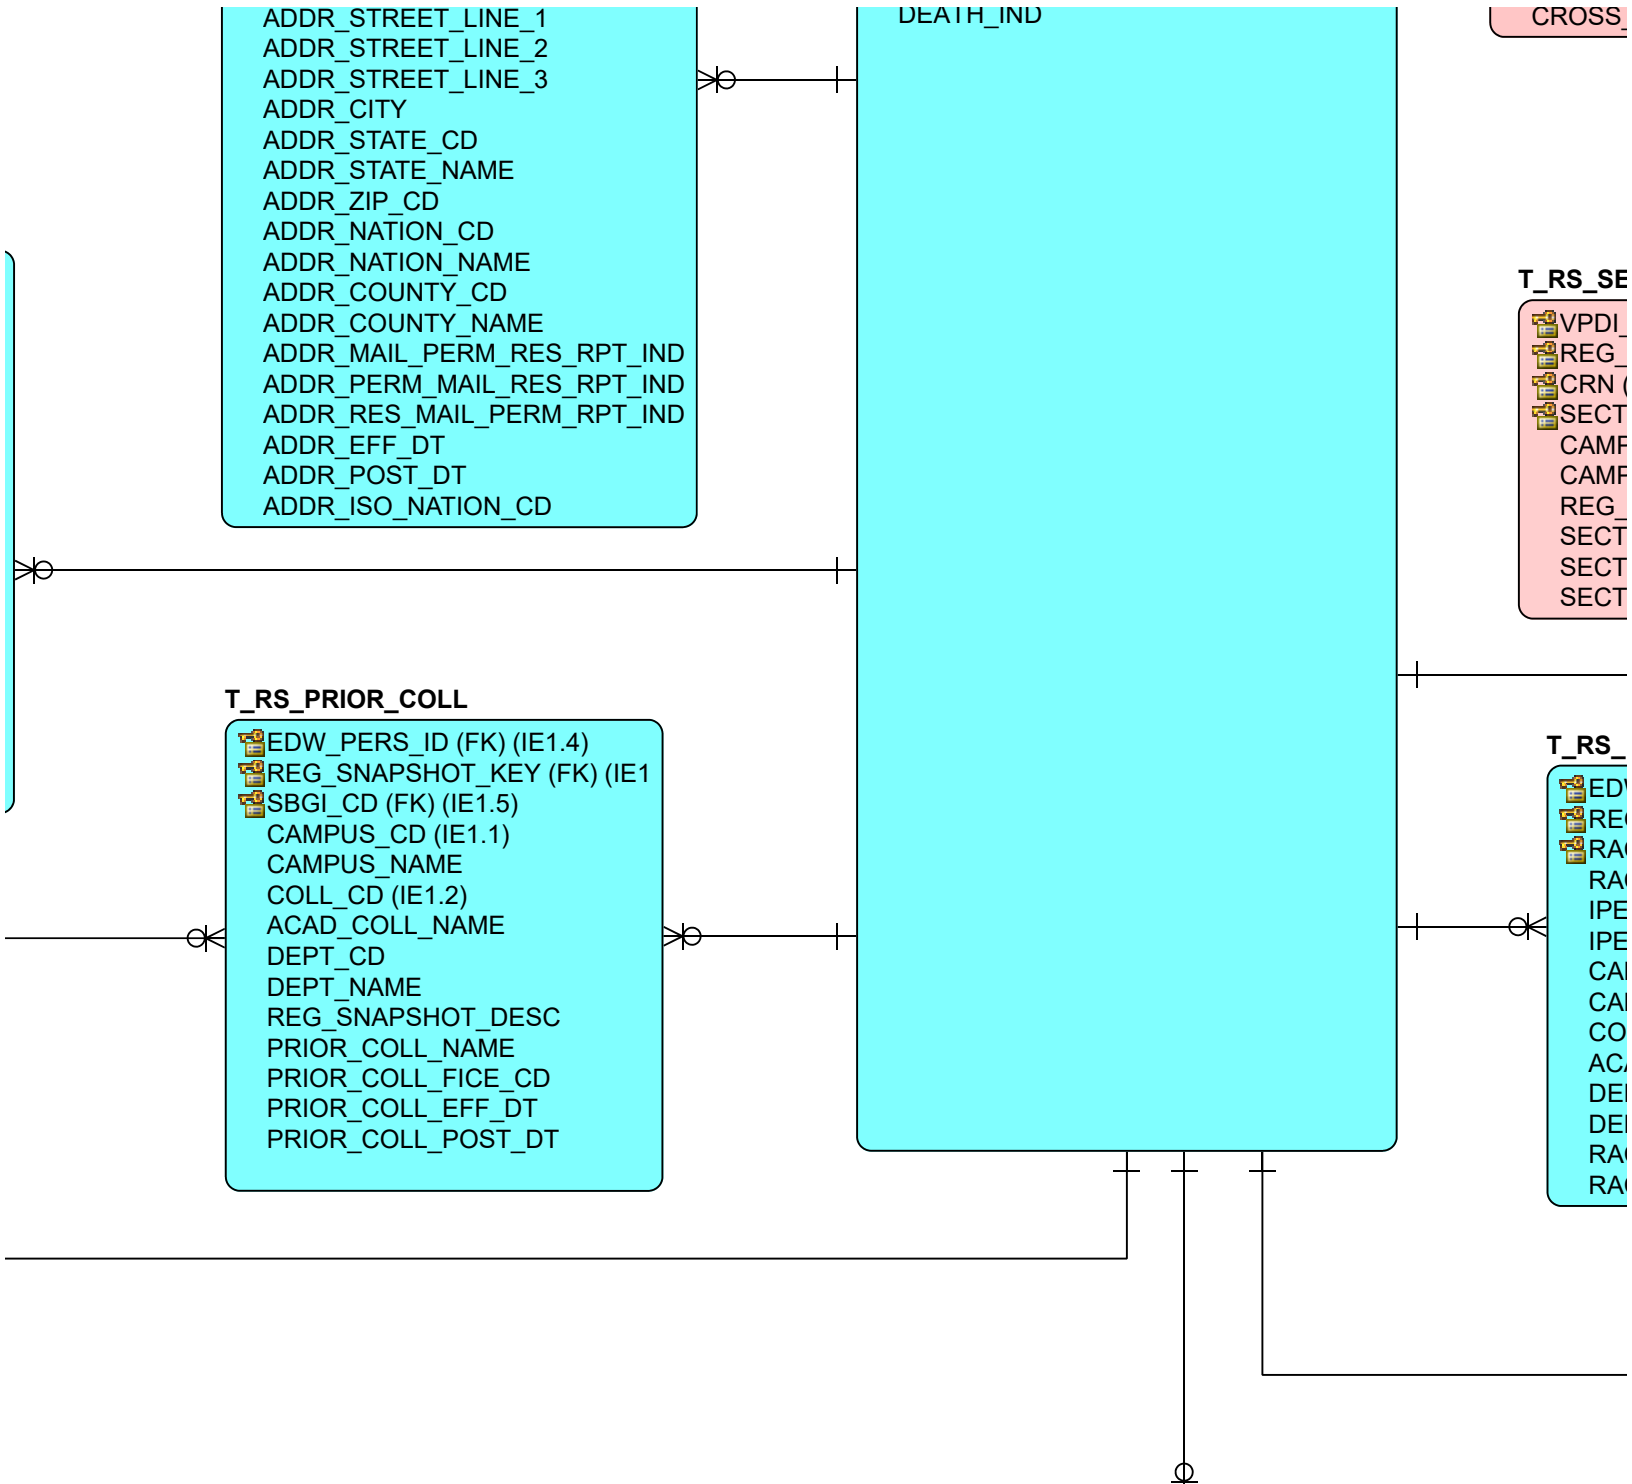

ADDR_STREET_LINE_1
ADDR_STREET_LINE_2
ADDR_STREET_LINE_3
ADDR_CITY
ADDR_STATE_CD
ADDR_STATE_NAME
ADDR_ZIP_CD
ADDR_NATION_CD
ADDR_NATION_NAME
ADDR_COUNTY_CD
ADDR_COUNTY_NAME
ADDR_MAIL_PERM_RES_RPT_IND
ADDR_PERM_MAIL_RES_RPT_IND
ADDR_RES_MAIL_PERM_RPT_IND
ADDR_EFF_DT
ADDR_POST_DT
ADDR_ISO_NATION_CD

DEATH_IND

T_RS_PRIOR_COLL
EDW_PERS_ID (FK) (IE1.4)
REG_SNAPSHOT_KEY (FK) (IE1.1)
SBG_CD (FK) (IE1.5)
CAMPUS_CD (IE1.1)
CAMPUS_NAME
COLL_CD (IE1.2)
ACAD_COLL_NAME
DEPT_CD
DEPT_NAME
REG_SNAPSHOT_DESC
PRIOR_COLL_NAME
PRIOR_COLL_FICE_CD
PRIOR_COLL_EFF_DT
PRIOR_COLL_POST_DT

T_RS_RACE_SUBCATGRY
EDW_PERS_ID (FK)
REG_SNAPSHOT_KEY (FK)
AIAN_ALASKA_NATIVE_IND
AIAN_NORTH_AMER_INDIAN_IND
AIAN_CENTRAL_SOUTH_AMER_IND
ASIAN_CHINESE_IND
ASIAN_FILIPINO_IND
ASIAN_INDIAN_IND
ASIAN_JAPANESE_IND
ASIAN_KOREAN_IND
ASIAN_PAKISTANI_IND
ASIAN_VIETNAMESE_IND
ASIAN_SOUTH_ASIAN_IND

CROSS

T_RS_SE

VPMI
REG
CRN
SECT
CAMP
CAMP
REG
SECT
SECT
SECT

T_RS

ED
RE
RA
RA
IP
IP
CA
CA
CO
AC
DE
DE
RA
RA