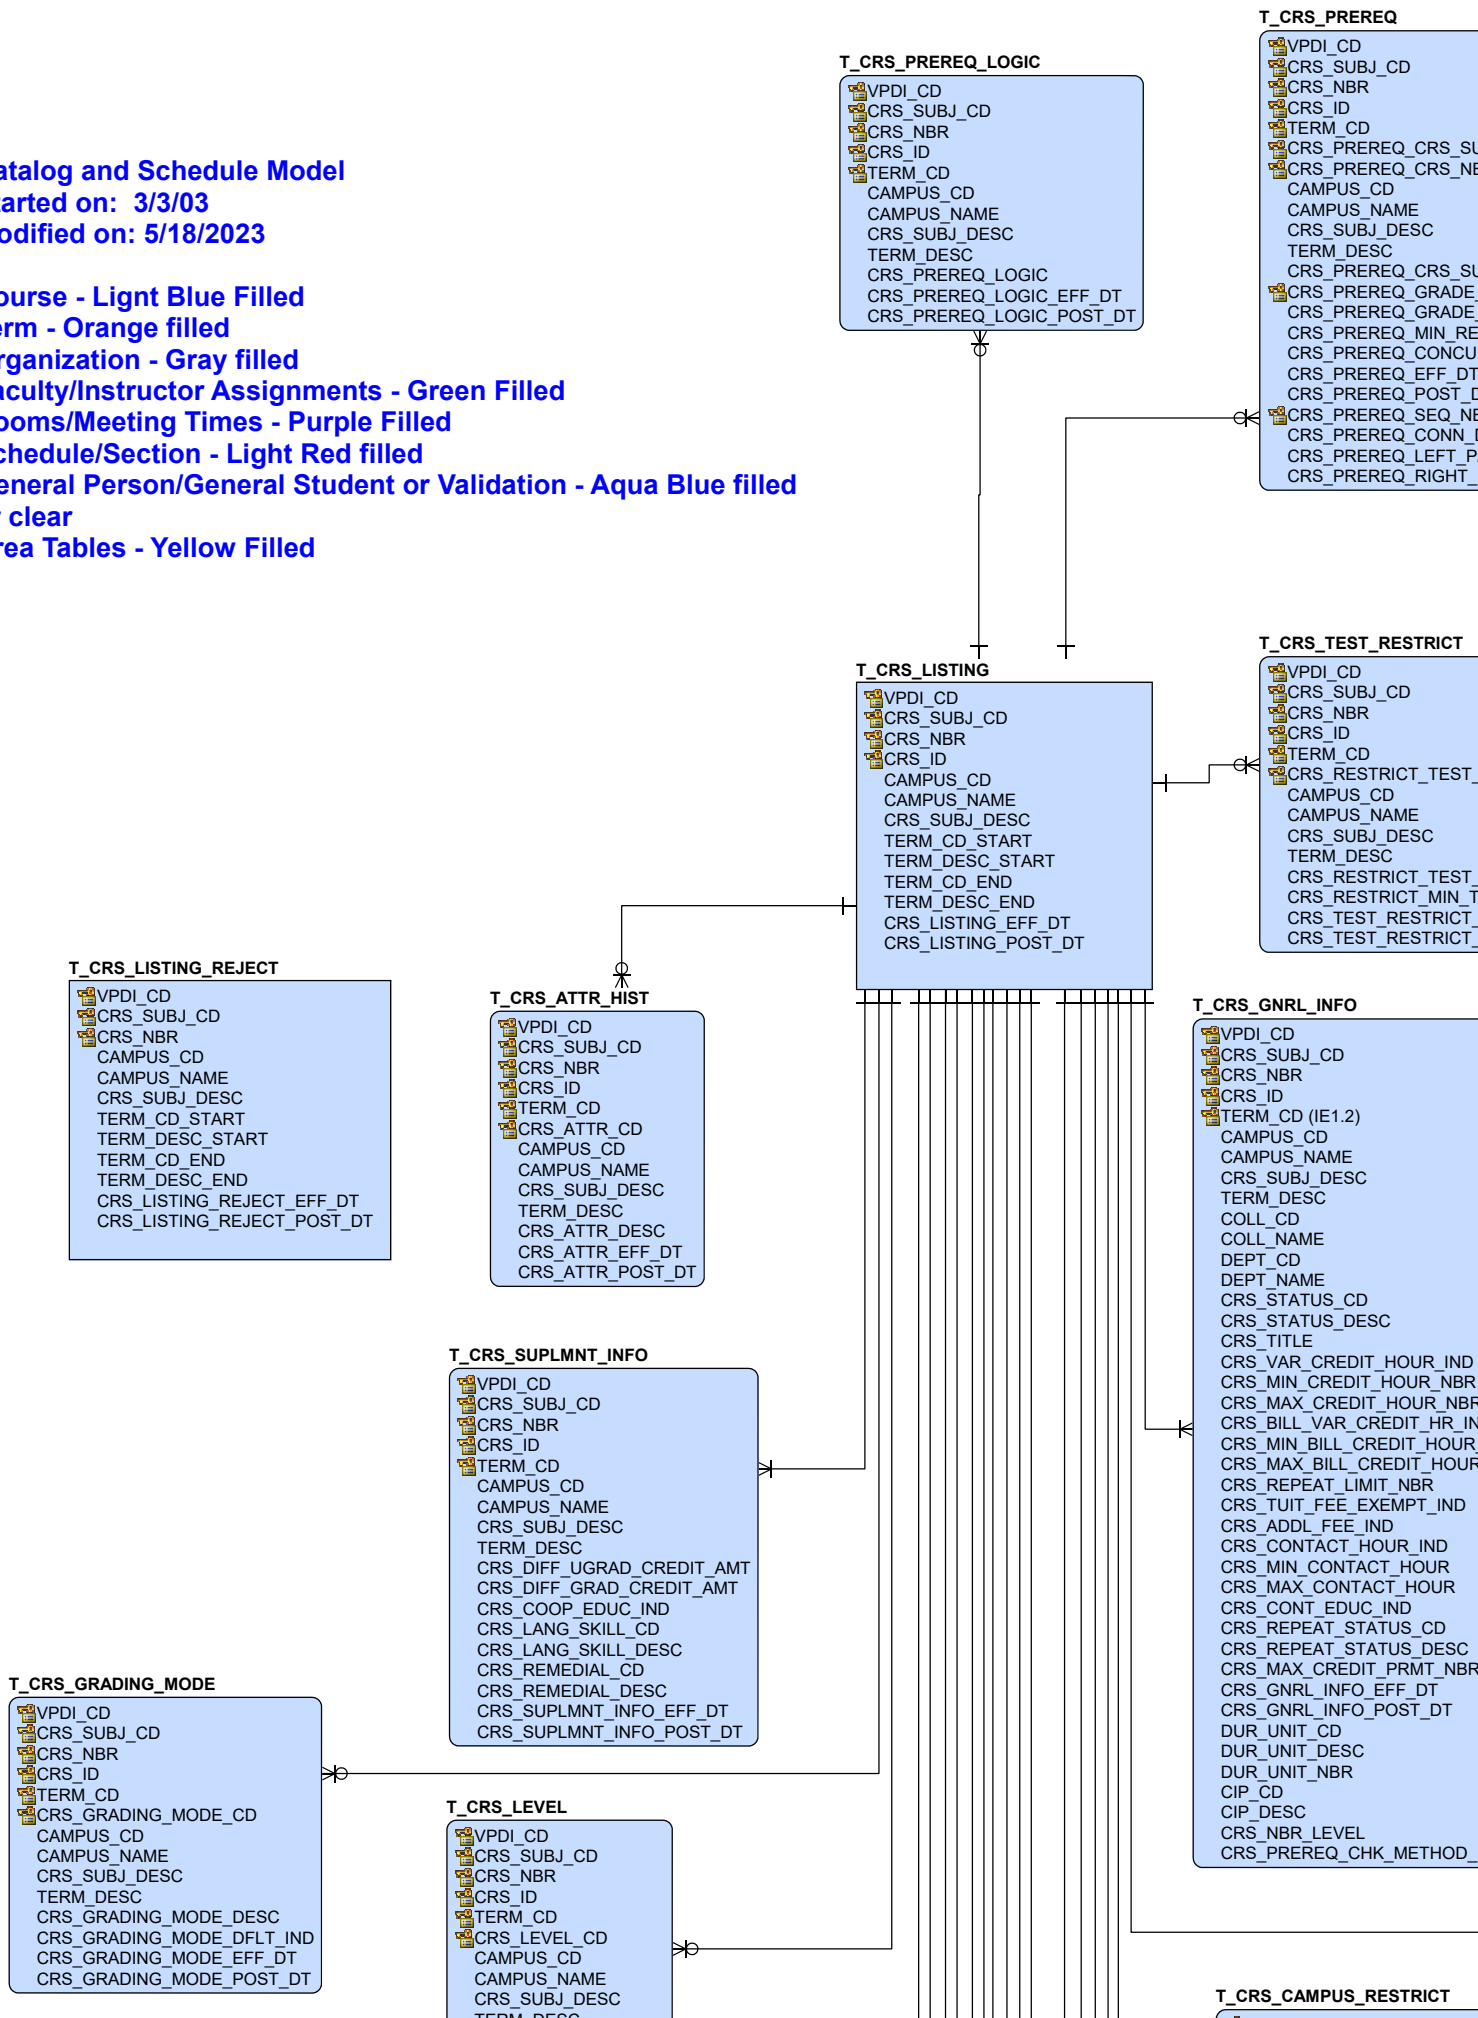

Catalog and Schedule Model

Started on: 3/3/03

Modified on: 5/18/2023

Course - Light Blue Filled

Term - Orange filled

Organization - Gray filled

Faculty/Instructor Assignments - Green Filled

Rooms/Meeting Times - Purple Filled

Schedule/Section - Light Red filled

General Person/General Student or Validation - Aqua Blue filled or clear

Area Tables - Yellow Filled