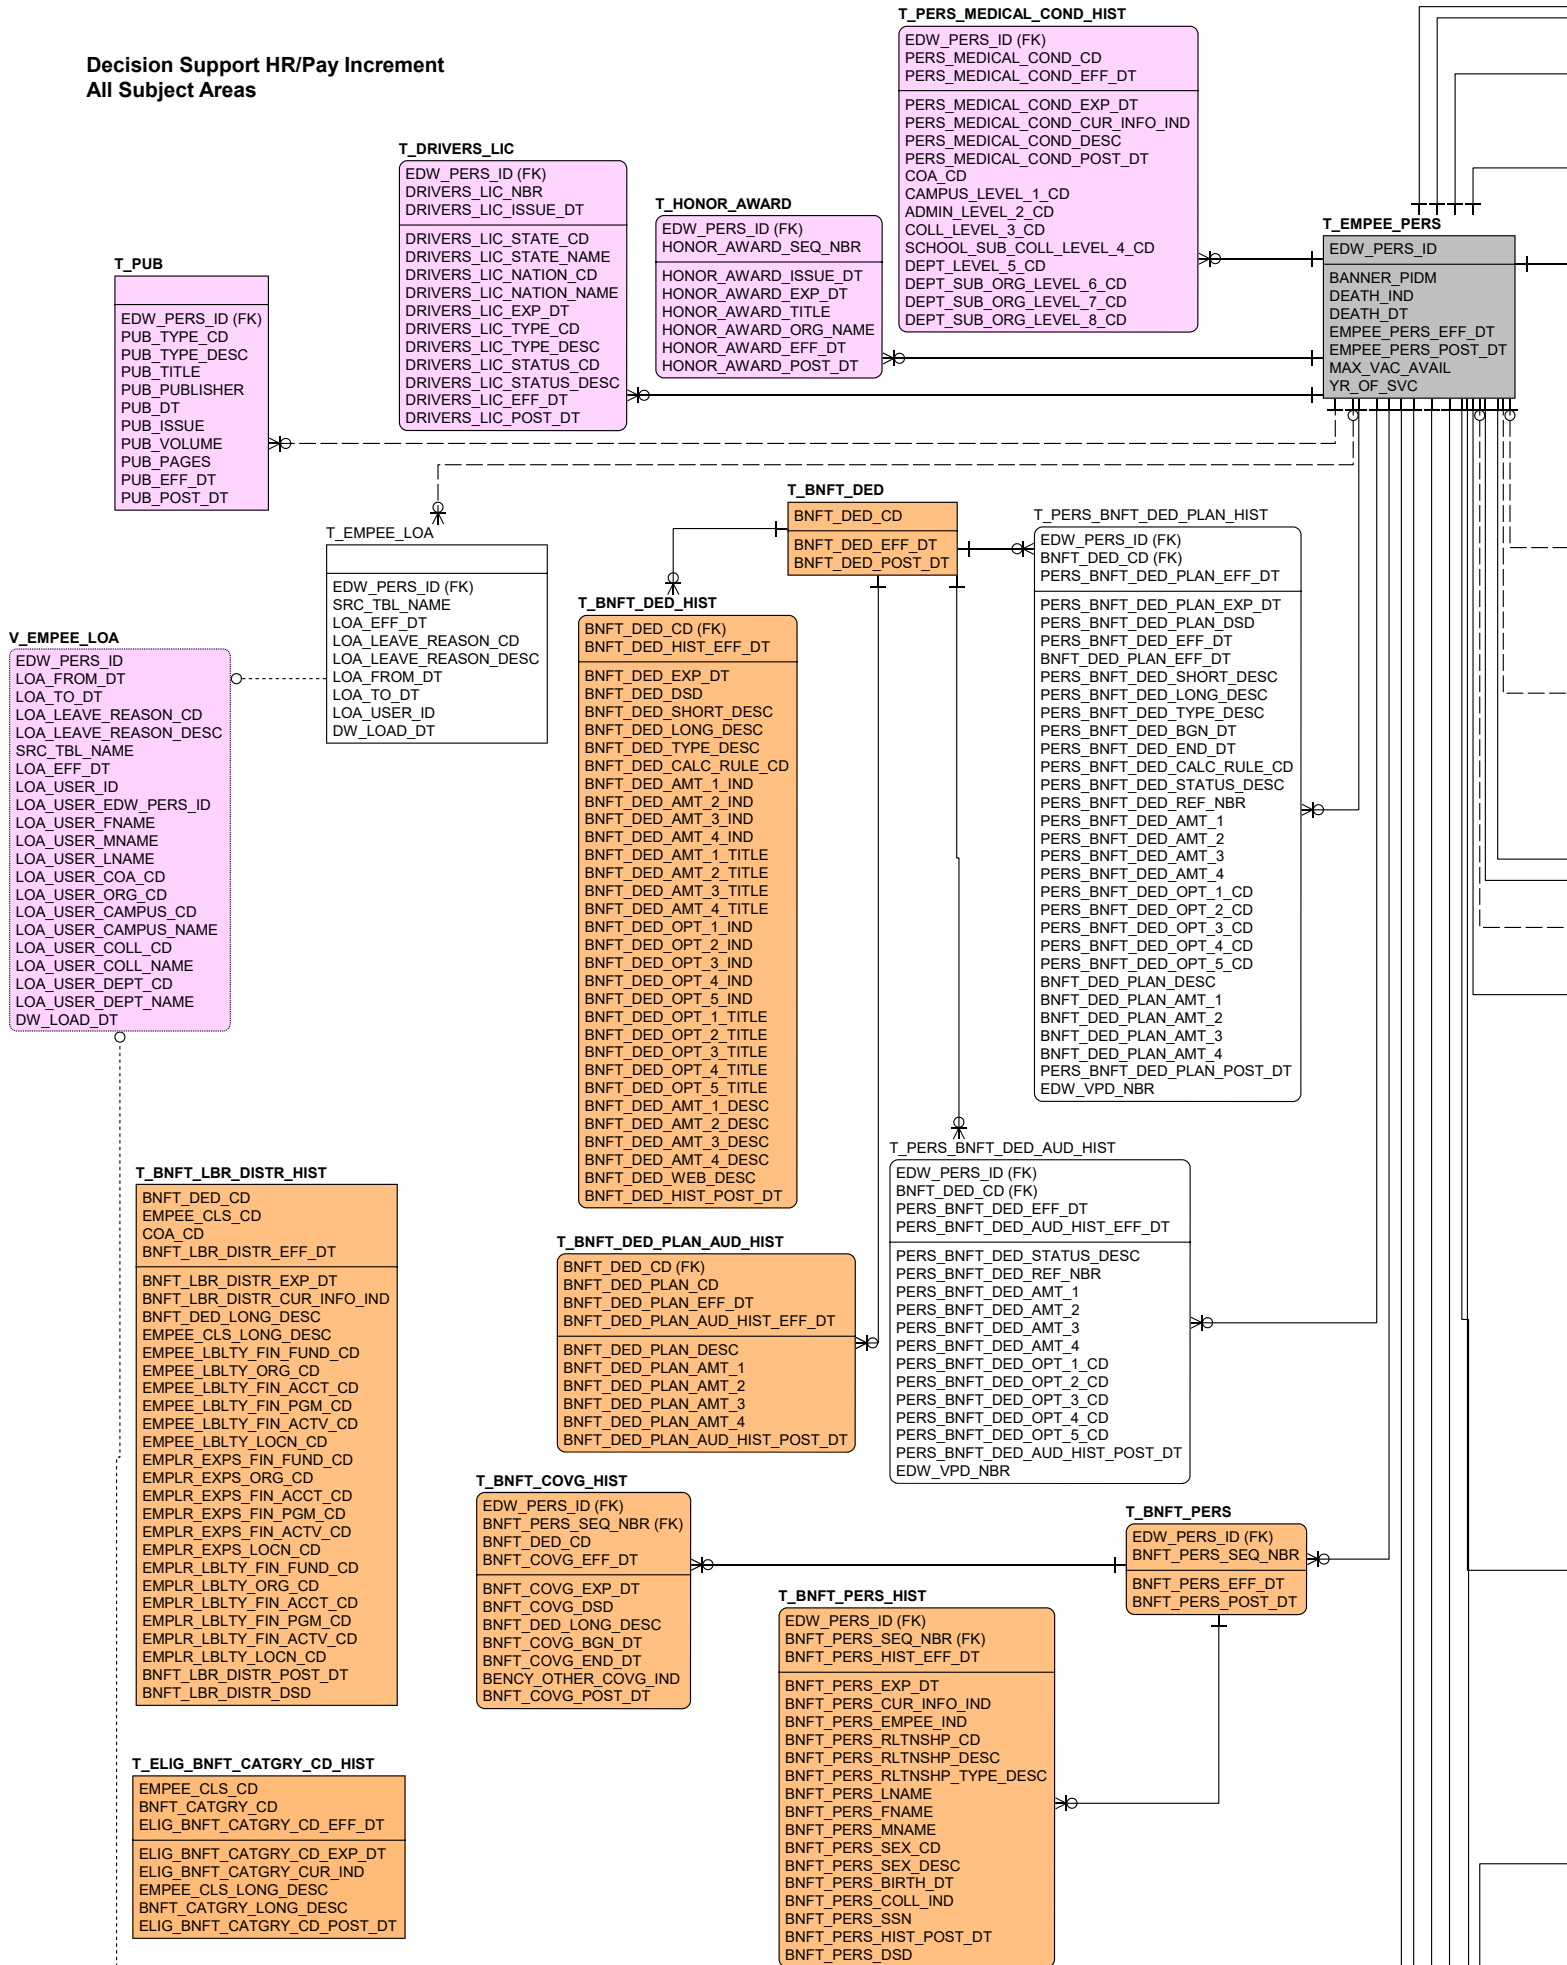

Decision Support HR/Pay Increment
All Subject Areas