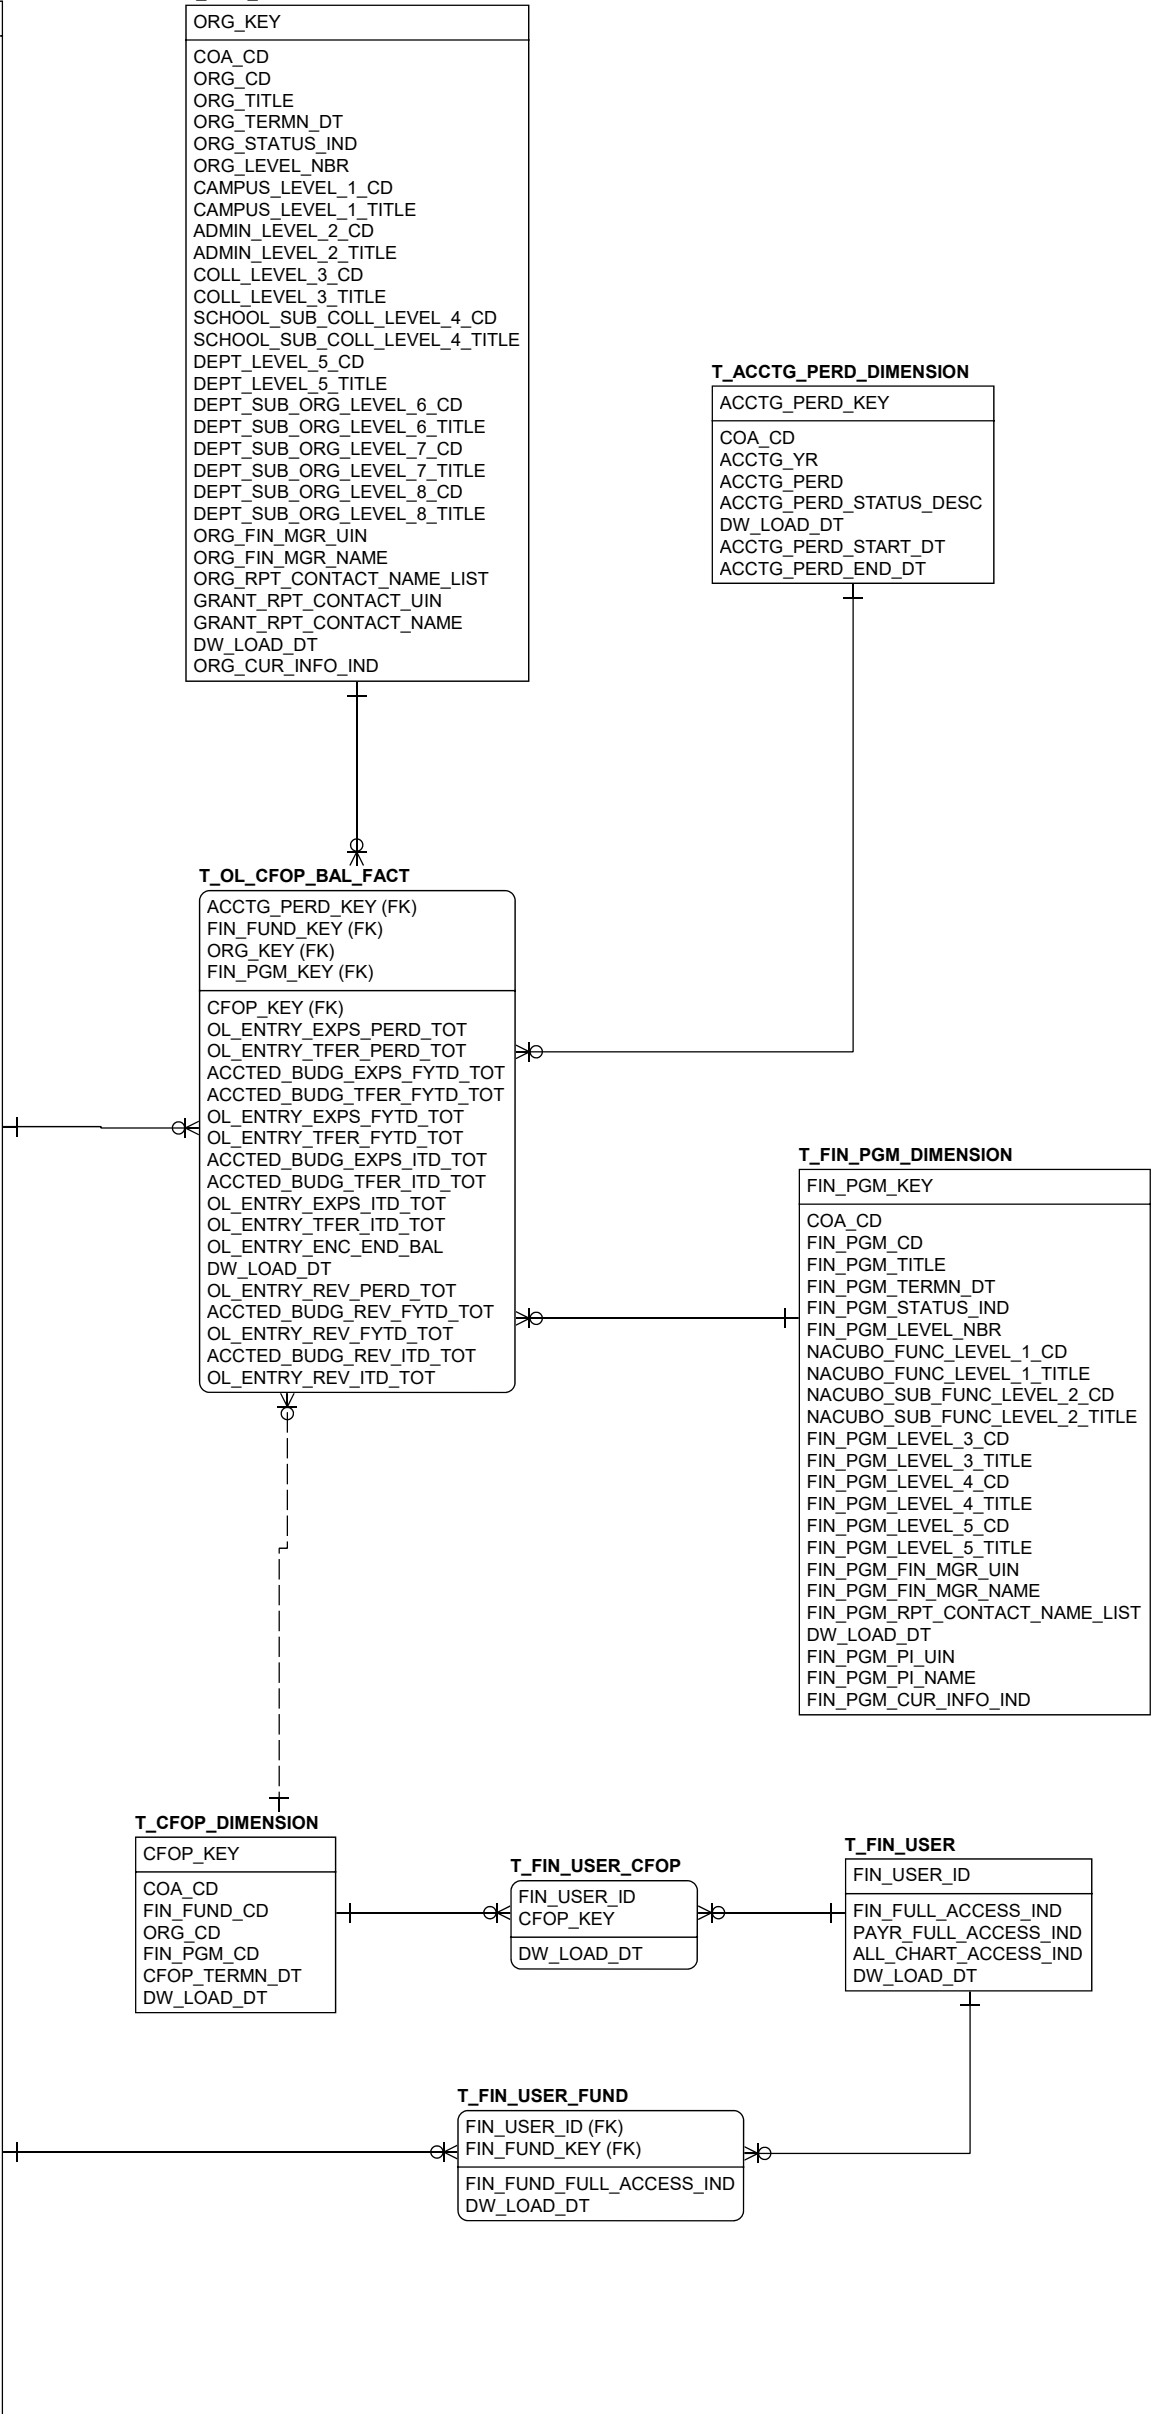

ACCTG_PERD_KEY (FK)
FIN_FUND_KEY (FK)
ORG_KEY (FK)
FIN_PGM_KEY (FK)
CFOP_KEY (FK)
OL_ENTRY_EXPS_PERD_TOT
OL_ENTRY_TFER_PERD_TOT
ACCTED_BUDG_EXPS_FYTD_TOT
ACCTED_BUDG_TFER_FYTD_TOT
OL_ENTRY_EXPS_FYTD_TOT
OL_ENTRY_TFER_FYTD_TOT
ACCTED_BUDG_EXPS_ITD_TOT
ACCTED_BUDG_TFER_ITD_TOT
OL_ENTRY_EXPS_ITD_TOT
OL_ENTRY_TFER_ITD_TOT
OL_ENTRY_ENC_END_BAL
DW_LOAD_DT
OL_ENTRY_REV_PERD_TOT
ACCTED_BUDG_REV_FYTD_TOT
OL_ENTRY_REV_FYTD_TOT
ACCTED_BUDG_REV_ITD_TOT
OL_ENTRY_REV_ITD_TOT

T_FIN_PGM_DIMENSION

FIN_PGM_KEY
COA_CD
FIN_PGM_CD
FIN_PGM_TITLE
FIN_PGM_TERMN_DT
FIN_PGM_STATUS_IND
FIN_PGM_LEVEL_NBR
NACUBO_FUNC_LEVEL_1_CD
NACUBO_FUNC_LEVEL_1_TITLE
NACUBO_SUB_FUNC_LEVEL_2_CD
NACUBO_SUB_FUNC_LEVEL_2_TITLE
FIN_PGM_LEVEL_3_CD
FIN_PGM_LEVEL_3_TITLE
FIN_PGM_LEVEL_4_CD
FIN_PGM_LEVEL_4_TITLE
FIN_PGM_LEVEL_5_CD
FIN_PGM_LEVEL_5_TITLE
FIN_PGM_FIN_MGR_UIN
FIN_PGM_FIN_MGR_NAME
FIN_PGM_RPT_CONTACT_NAME_LIST
DW_LOAD_DT
FIN_PGM_PI_UIN
FIN_PGM_PI_NAME
FIN_PGM_CUR_INFO_IND

T_CFOP_DIMENSION

CFOP_KEY
COA_CD
FIN_FUND_CD
ORG_CD
FIN_PGM_CD
CFOP_TERMN_DT
DW_LOAD_DT

T_FIN_USER_CFOP

FIN_USER_ID
CFOP_KEY
DW_LOAD_DT

T_FIN_USER

FIN_USER_ID
FIN_FULL_ACCESS_IND
PAYR_FULL_ACCESS_IND
ALL_CHART_ACCESS_IND
DW_LOAD_DT

T_FIN_USER_FUND

FIN_USER_ID (FK)
FIN_FUND_KEY (FK)
FIN_FUND_FULL_ACCESS_IND
DW_LOAD_DT