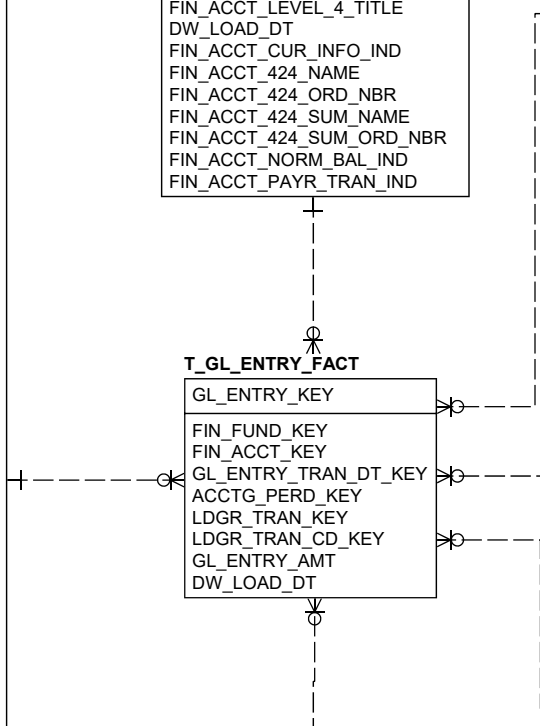

T_CALEDAR_DT

CALENDAR_DT_KEY
CALENDAR_DT
CALENDAR_YR
CALENDAR_MO_NAME
CALENDAR_PERD
WEEK_IN_CALENDAR_YR_NE
DAY_IN_CALENDAR_YR_NBR
DAY_NAME
DAY_IN_MO_NBR
STATE_FISC_PERD
STATE_FY
FED_PERD
FED_YR
DW_LOAD_DT
SURS_YR

T_GL_ENTRY_FACT

GL_ENTRY_KEY
FIN_FUND_KEY
FIN_ACCT_KEY
GL_ENTRY_TRAN_DT_KEY
ACCTG_PERD_KEY
LDGR_TRAN_KEY
LDGR_TRAN_CD_KEY
GL_ENTRY_AMT
DW_LOAD_DT

T_ACCTG_PERD_DIMENSION

ACCTG_PERD_KEY
COA_CD
ACCTG_YR
ACCTG_PERD
ACCTG_PERD_STATUS_DESC
DW_LOAD_DT
ACCTG_PERD_START_DT
ACCTG_PERD_END_DT

T_LDGR_TRAN_DIMENSION

LDGR_TRAN_KEY
DOC_NBR
DOC_TYPE_SEQ_NBR
LINE_ITEM_NBR
TRAN_SEQ_NBR
SUBMSN_NBR
RVRSL_IND
SERIAL_NBR
TRAN_DESC
DOC_REF_NBR
LDGR_TRAN_USER_NAME
LDGR_TRAN_ACTV_DT
LDGR_TRAN_ENC_NBR
DW_LOAD_DT
LDGR_TRAN_ORIGIN_CD
DOC_PREFIX_CD
DOC_PREFIX_DESC
DOC_PREFIX_SYS_ID
VEND_INV_NBR

T_LDGR_TRAN_CD_DIMENSION

LDGR_TRAN_CD_KEY
RULE_CLS_CD
RULE_CLS_DESC
BANK_CD
BANK_DESC
DEP_NBR
DW_LOAD_DT