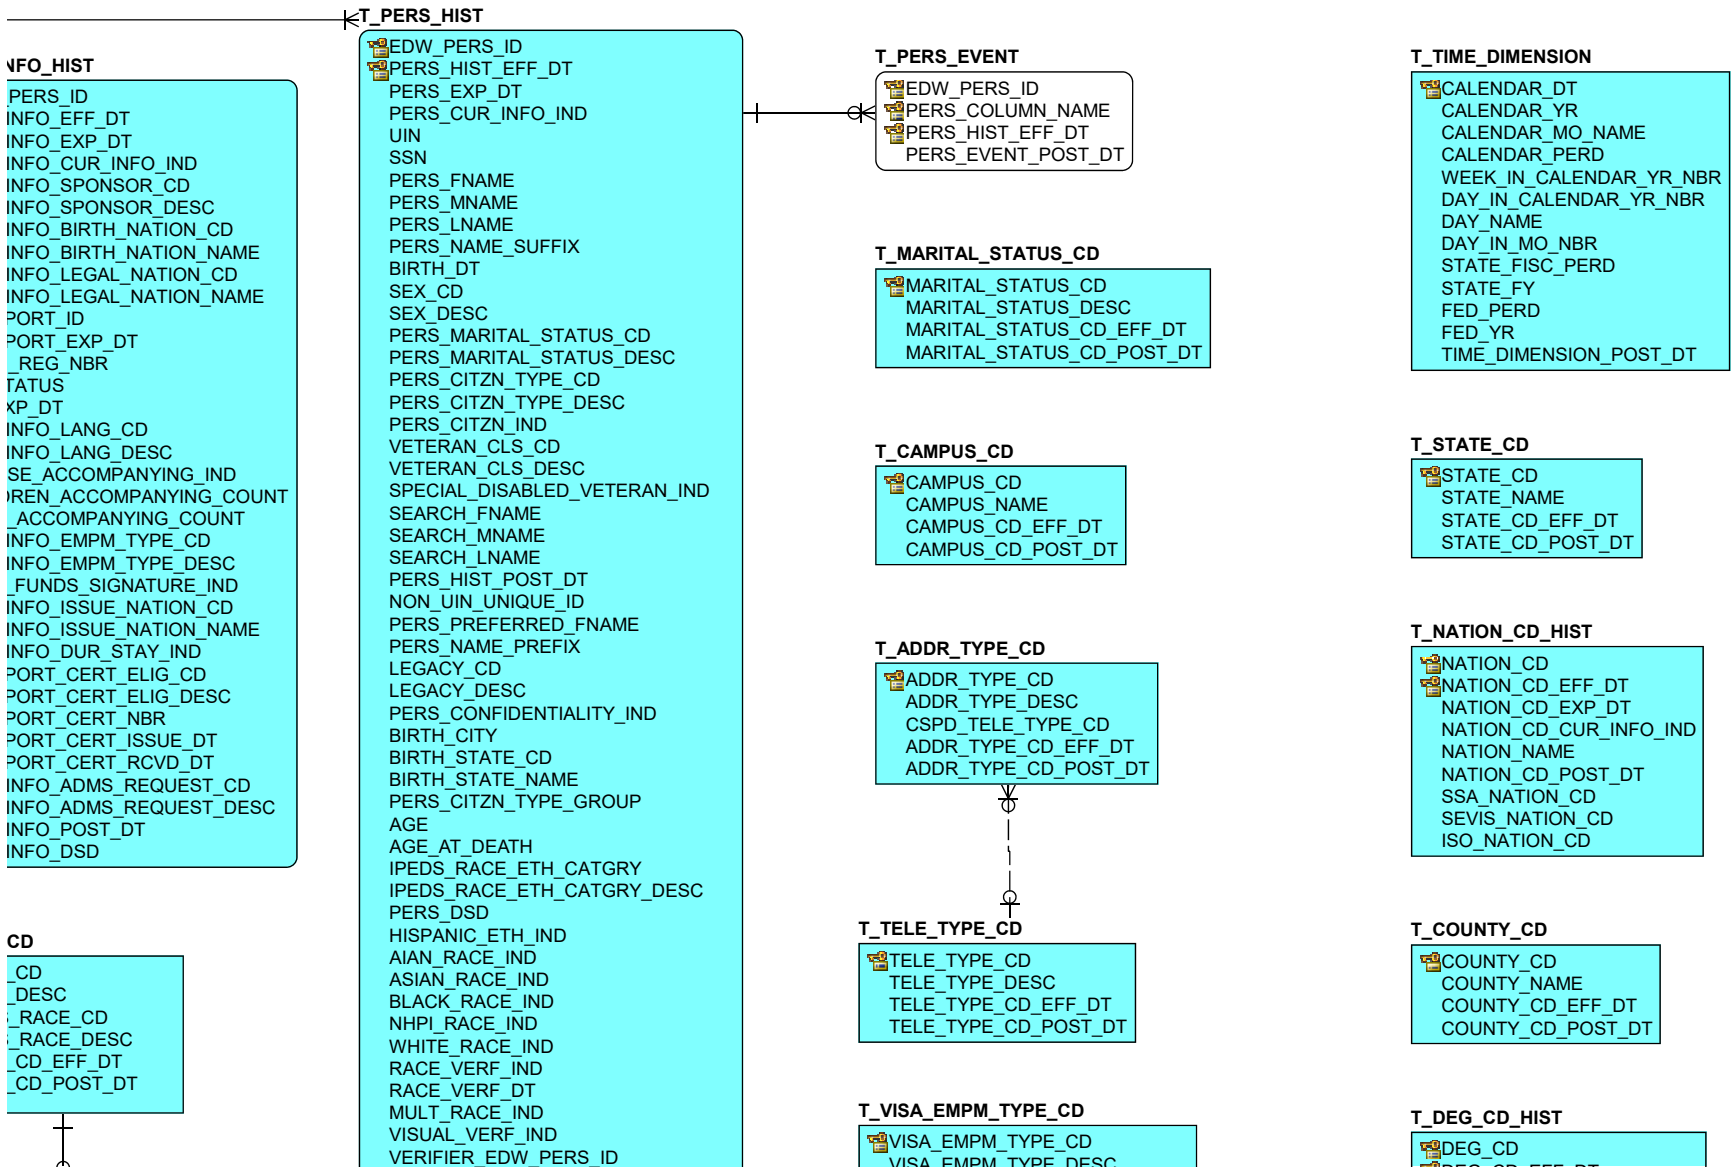

Tables shaded in blue are also in
 EDW Student Recruiting and Admissions

RACE_ETH_CD_HIST

- RACE_ETH_CD (FK)
- IPEDS_PERS_ID (FK)
- RACE_ETH_CD_HIST_EFFECTIVE_DT
- RACE_ETH_CD_HIST_EXPIRATION_DT
- RACE_ETH_CD_CURR_INFO_IND
- RACE_ETH_CD_HIST_POST_DT
- RACE_ETH_CD_HIST_POST_DT

T_VISA_TYPE_CD

- VISA_EMPM_TYPE_CD
- VISA_EMPM_TYPE_CD_EFFECTIVE_DT
- VISA_EMPM_TYPE_CD_POST_DT

T_VISA_TYPE_CD

- VISA_TYPE_CD
- VISA_TYPE_DESC
- VISA_TYPE_CD_EFFECTIVE_DT
- VISA_TYPE_CD_POST_DT

T_VISA_TYPE_CD

- EDW_PERS_ID
- ADDR_TYPE_CD
- ADDR_SEQ_NBR
- ADDR_ACTIVE_STATUS_IND
- ADDR_AUD_EFFECTIVE_DT
- ADDR_AUD_EXPIRATION_DT
- ADDR_AUD_CURR_INFO_IND
- ADDR_TYPE_DESC
- ADDR_FROM_DT
- ADDR_TO_DT
- ADDR_STREET_LINE_1
- ADDR_STREET_LINE_2
- ADDR_STREET_LINE_3
- ADDR_CITY
- ADDR_STATE_CD
- ADDR_ZIP_CD
- ADDR_STATE_NAME
- ADDR_NATION_CD
- ADDR_NATION_NAME
- ADDR_COUNTY_CD
- ADDR_COUNTY_NAME
- ADDR_SRC_CD
- ADDR_SRC_DESC
- ADDR_RVWD_IND
- ADDR_AUD_POST_DT

T_RACE_ETH_CD

- RACE_ETH_CD
- RACE_ETH_CD_EFFECTIVE_DT
- RACE_ETH_CD_POST_DT
- RACE_ETH_GROUP
- RACE_ETH_RPT_GROUP

T_ZIP_CD

- ZIP_CD
- CITY
- ZIP_CD_EFFECTIVE_DT
- STATE_CD
- STATE_DESC
- COUNTY_CD
- COUNTY_DESC
- ZIP_CD_POST_DT