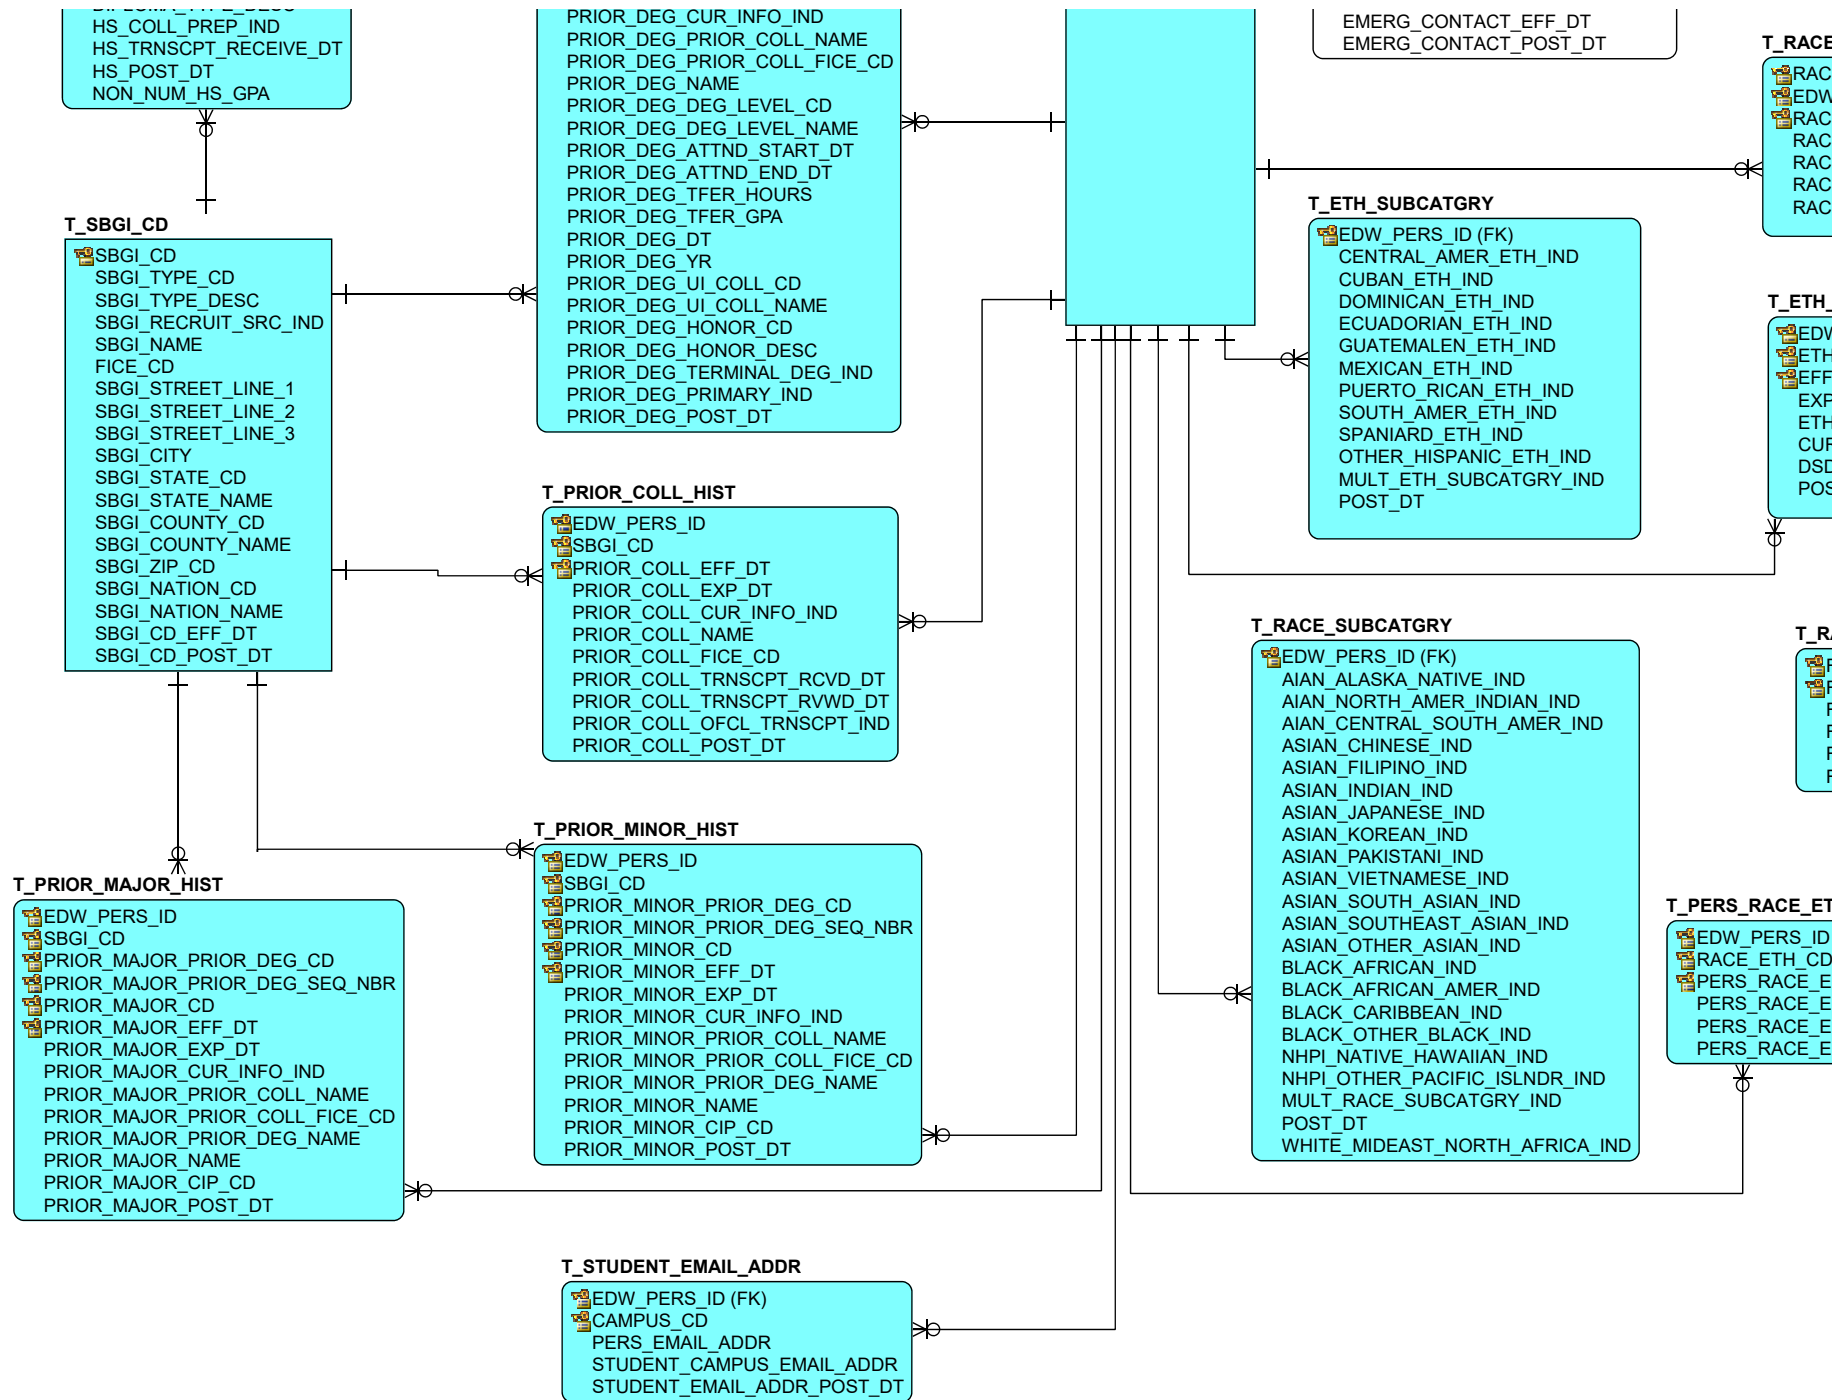

Tables shaded in blue are also in
 EDW Student Recruiting and Admissions

RACE_ETH_CD_HIST

- RACE_ETH_CD (FK)
- IPEDS_PERS_ID (FK)
- RACE_ETH_CD_HIST_EFFECTIVE_DT
- RACE_ETH_CD_HIST_EXPIRATION_DT
- RACE_ETH_CD_CURR_INFO_IND
- RACE_ETH_CD_HIST_POST_DT
- RACE_ETH_CD_HIST_POST_DT

T_VISA_TYPE_CD

- VISA_EMPM_TYPE_CD
- VISA_EMPM_TYPE_CD_EFFECTIVE_DT
- VISA_EMPM_TYPE_CD_POST_DT

T_VISA_TYPE_CD

- VISA_TYPE_CD
- VISA_TYPE_DESC
- VISA_TYPE_CD_EFFECTIVE_DT
- VISA_TYPE_CD_POST_DT

T_VISA_TYPE_CD

- EDW_PERS_ID
- ADDR_TYPE_CD
- ADDR_SEQ_NBR
- ADDR_ACTIVE_STATUS_IND
- ADDR_AUD_EFFECTIVE_DT
- ADDR_AUD_EXPIRATION_DT
- ADDR_AUD_CURR_INFO_IND
- ADDR_TYPE_DESC
- ADDR_FROM_DT
- ADDR_TO_DT
- ADDR_STREET_LINE_1
- ADDR_STREET_LINE_2
- ADDR_STREET_LINE_3
- ADDR_CITY
- ADDR_STATE_CD
- ADDR_ZIP_CD
- ADDR_STATE_NAME
- ADDR_NATION_CD
- ADDR_NATION_NAME
- ADDR_COUNTY_CD
- ADDR_COUNTY_NAME
- ADDR_SRC_CD
- ADDR_SRC_DESC
- ADDR_RVWD_IND
- ADDR_AUD_POST_DT

T_RACE_ETH_CD

- RACE_ETH_CD
- RACE_ETH_CD_EFFECTIVE_DT
- RACE_ETH_CD_POST_DT
- RACE_ETH_GROUP
- RACE_ETH_RPT_GROUP

T_ZIP_CD

- ZIP_CD
- CITY
- ZIP_CD_EFFECTIVE_DT
- STATE_CD
- STATE_DESC
- COUNTY_CD
- COUNTY_DESC
- ZIP_CD_POST_DT